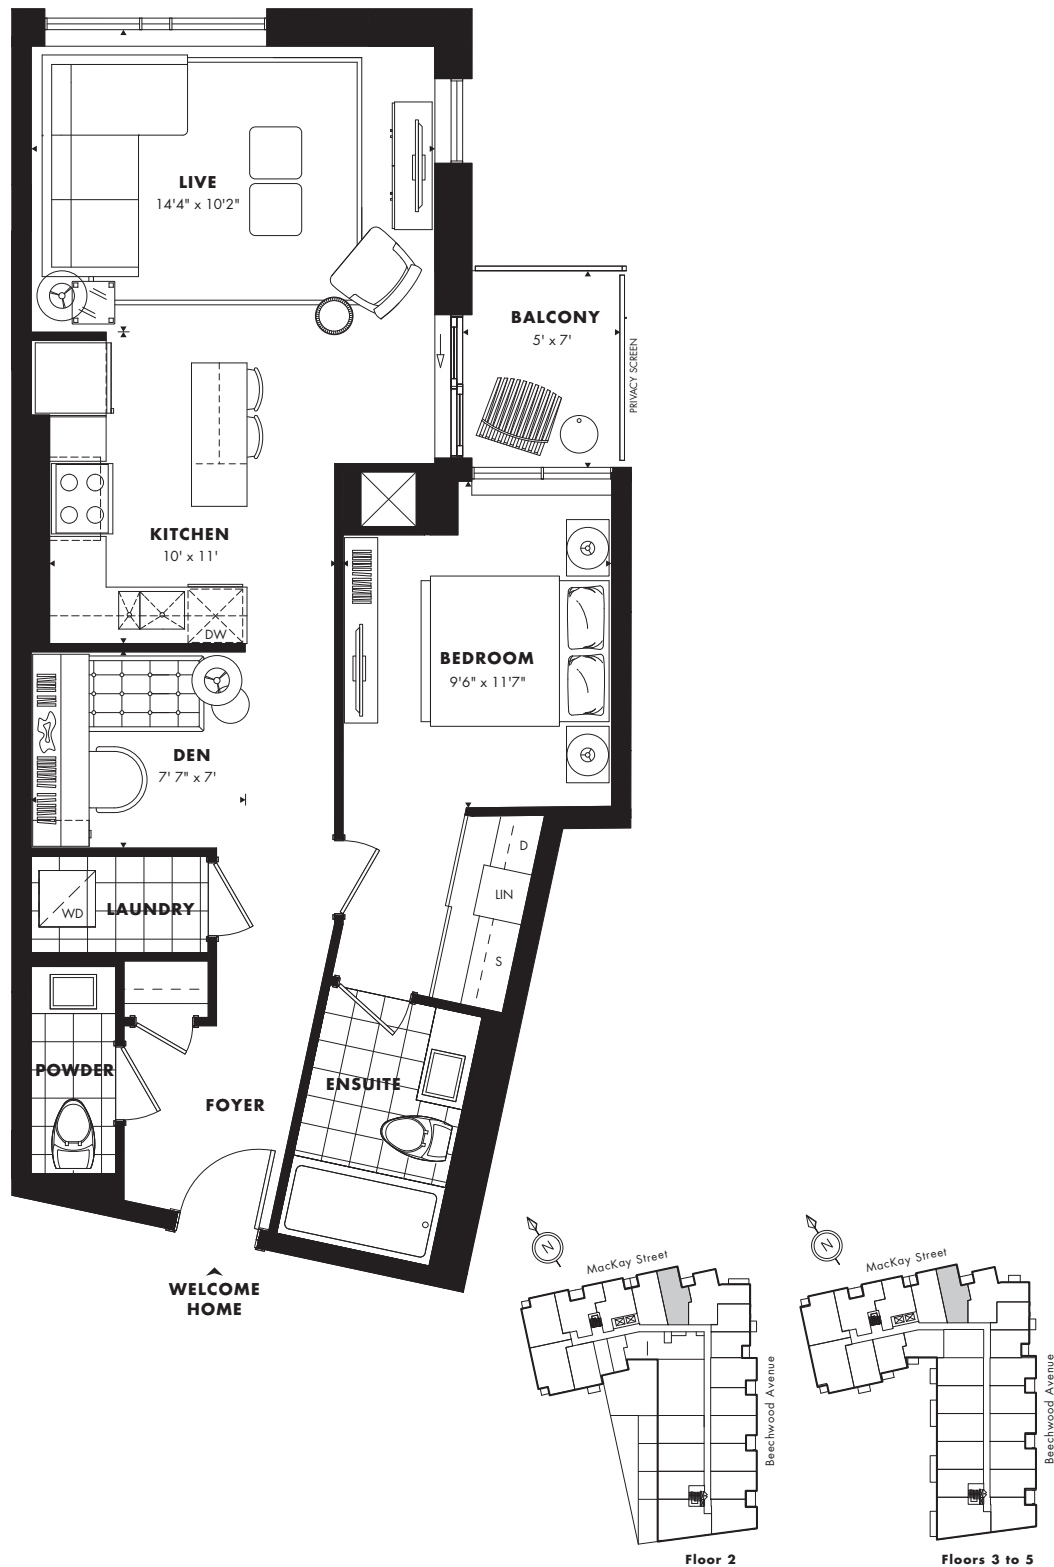

Elmdale

1 Bedroom + Den

Indoor Living - 788 sq. ft.

Outdoor Living - 35 sq. ft.

Total Living - 823 sq. ft.

MINTO BEECHWOOD

Specific floor information and location may vary between floors. Balcony and window conditions may vary by suite. Please see sales representative for complete details. Actual usable floor space may vary from the stated floor area. Specifications are subject to change without notice. Some features may vary by suite design. Furniture not included. E. & O. E. 0813